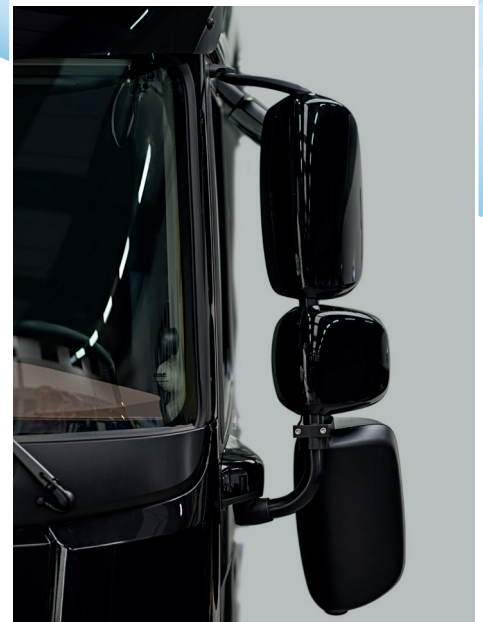

TÜV TESTED

The Peheja® system & company are tested by TÜV Automotive Germany regularly.

DOUBLE DUAL CONTROLS

Due to the flexibility of the Peheja® system, even two dual controls can be mounted on a truck one dual control for the driving school instructor and one for the examiner.

DRIVING SCHOOL MIRRORS

Special for the driving school truck Peheja® has made original truck mirror sets. These extra truck mirrors are mounted below the original mirrors and provide a lot of extra visibility for the instructor.

CONVOY EXCEPTIONAL

Special for the Convoy exceptional trucks Peheja has made extra truck mirrors sets so that the driver also has visibility next to his wide load. The extra mirrors are heated and easy to dismount.

AVAILABLE WORLDWIDE

The Peheja® system is available worldwide through our dealer network or directly from the Peheja factory. For more information, visit our website www.peheja.com.