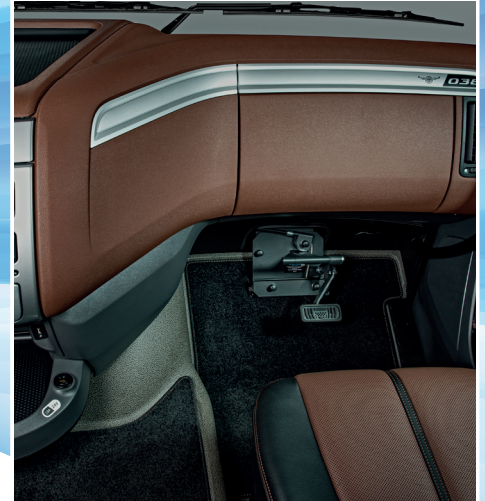

universal cable dual control system

OUR PRODUCTS

- Dual controls for driving school & instruction trucks
- Extra original mirrors solutions for driving school
- Extra original mirrors for convoy exceptional

re cabin and even though the engine compartment. The installation of the system requires just minor damage because of the cables can be laid across the vehicle.

DUAL CONTROLS

The unique concept of the Peheja® cable dual control system is based on a universal base unit and specially developed steel supplements & brackets the damage to your vehicle is minimal and you will experience a safe and reliable feeling.

CONVOY EXCEPTIONAL

Special for the Convoy exceptional trucks Peheja has made extra truck mirrors sets so that the driver also has visibility next to his wide load. The extra mirrors are heated and easy to dismount.